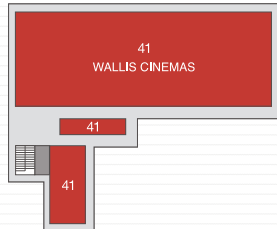

MITCHAM SQUARE

Meet you there

Second Level

(Access from escalator outside Foodland)

Supermarkets

42	Foodland8373 2772
1	Woolworths7071 9447

Cafes & Restaurants

13	Ba-Mi Vietnamese Street Food0451 289 020
18	Café Ambra0452 278 402
40	Dolci Cafe8271 7043
53	Fifty3 Espresso0432 747 255
52	Kicco8471 1765
19	Square Café0431 670 100
22	Suadade0448 683 883
50	Umi Sushi0420 834 320
35	Wendy's8357 0050